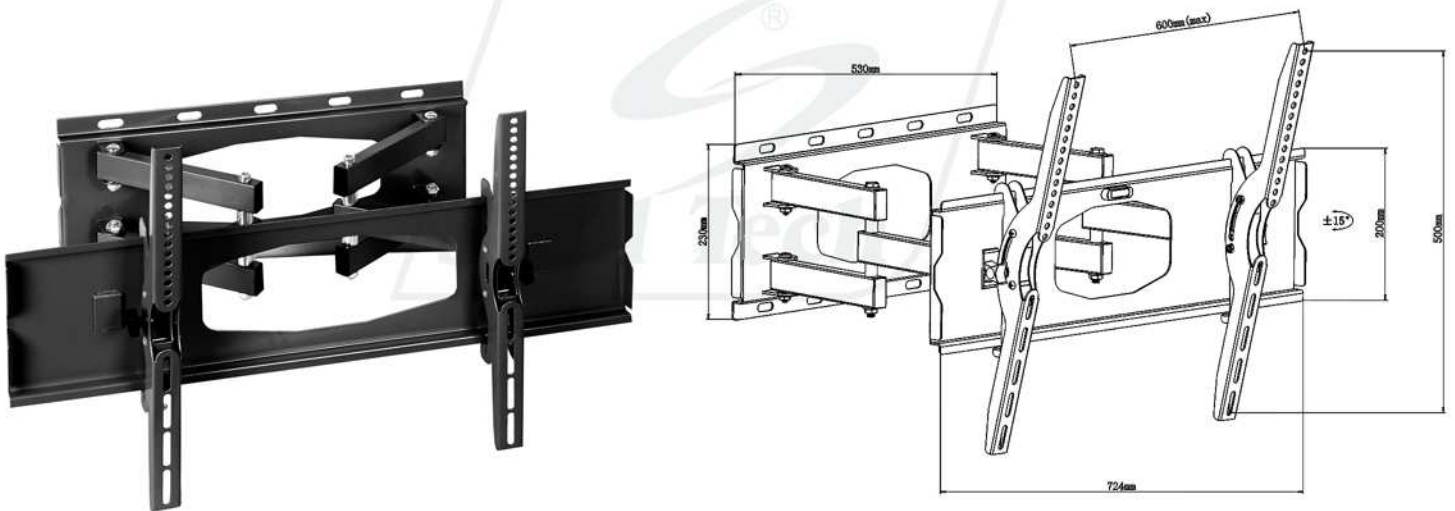

SH 60P

Swivel Led/Curved Wall Mount
Fits most 32"~75"

New Design,
New Experience

Weight Capacity

40 Kgs

Screen Size

32"-75"

Swivel Range

±60°

VESA Compatible

600x400

Profile to Wall

120 - 520mm

Tilt Range

+5° - (-15°)

Curved Monitor